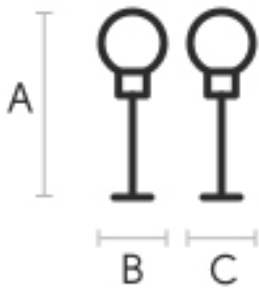

MIDJ

Ghost floor

design Studio F+B Design, 2020

Ghost is a floor lamp with diffused light. The base is made with metal rods painted in the single variant of black metal and gold details. Glass diffuser in the mixed transparent and satin finish allows better light diffusion in the room.

On the electric power cable there is the on / off foot switch. The cable has a length of 2m and is covered in black silk.

Colors and Materials

Dimensions

A (cm)	B (cm)	C (cm)
(inch)	(inch)	(inch)
150	45	39
59.1	17.7	15.4